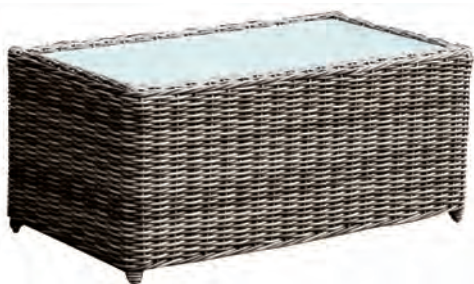

Sofa 2-seater

Armchair

Table

Table

Arizona / E6734,4

Alu - wicker grey brown coffee table
100x50x45 / € 125,00

Montana / E656

Alu - grey brown D5mm round wicker
table / 100x50x45 / € 104,00