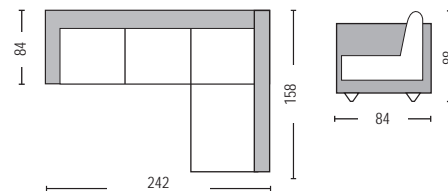

Marvel / **E9428,2R**
Sofa right corner fabric av.grey / 242x158x84x88
€ 450,00

All prices refer to one (1) piece and they do not include V.A.T. and transportation cost. All listed dimensions are analyzed as LxWxH cm.

Warning: The position of the corner (left or right) is defined as we seat.