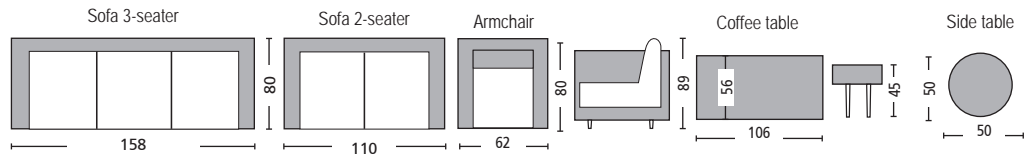

€ 479,00

Promotion

Colorado Set / E7032,3

Living Room Set frame walnut -fabric beige
(Sofa 3-seater, 2-seater, armchair, coffee table, side table)

€ 479,00

2018 new

Colorado Set

Vectra / E7155,2