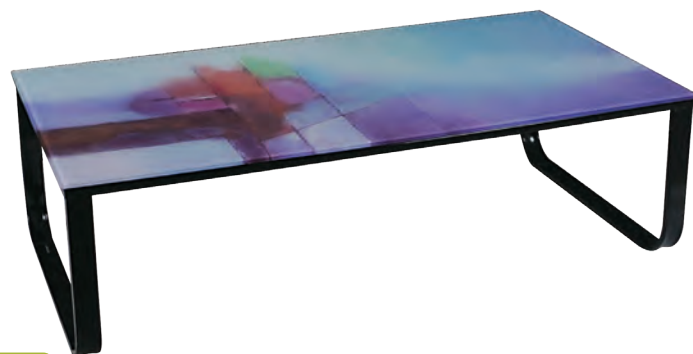

Coffee table black - glass 8mm / 105x55x32 / **€ 25,00**