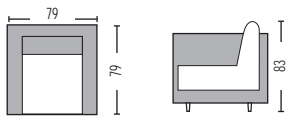

Promotion

Marco Set / **E6796**

(Sofa 2-seater, 2 armchair, coffee table)

Alu teak - wicker beige - fabric brown / **€ 678.00**

Armchair