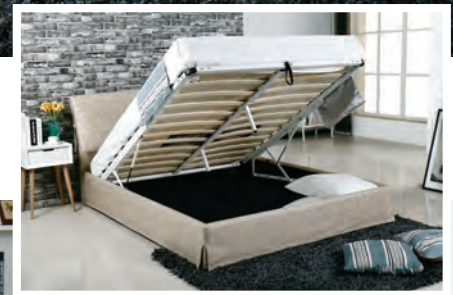

2018
new

Warning: Beds do not include mattress and linen.

Telco / E8083,1
Gas lift bed fabric beige / 172x219x98 / € 313,00