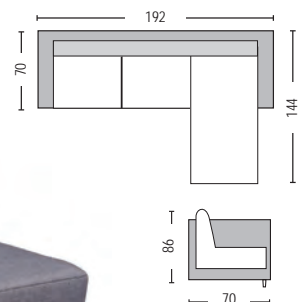

Promotion

Amaro / **E9589,1** / Sofa reversible corner fabric light blue-patchwork / 192x144x70x86 / € 247,00