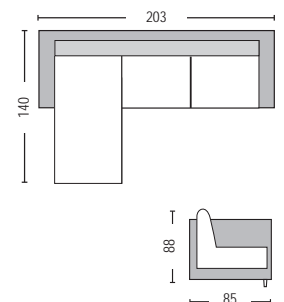

Portland / **E9585,2**
Sofa reversible corner fabric dark brown / 203x140x85x88 / € 299,00

Portland