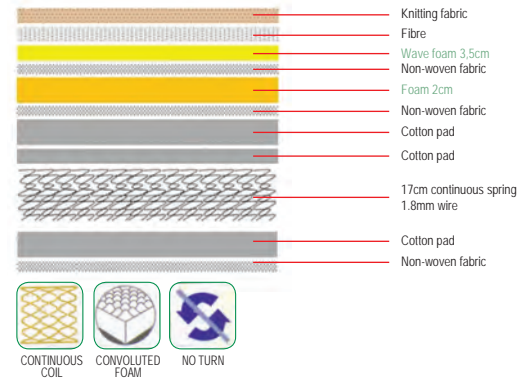

2018
new

Promotion

Mattress Continuous Spring+Foam topper 24/22cm cm / Single sided
E2048,3 / 90x200 / € 93,00   **E2048,2** / 160x200 / € 136,00