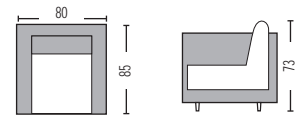

Table

Belmar Set / **E6851**

(Sofa 3-seater, 2 armchairs, table, 2 stools)

Alu-grey 6,5x4mm half round wicker

€ 1.420,00