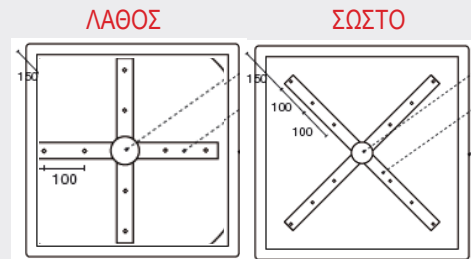

Promotion

D70	70x70	80x80	80x120

D70	70x70	80x80	80x120

Code	E101	E107	E108	E113
Dimensions	D 70	70x70	80x80	80x120
Thickness	18 mm	18 mm	18 mm	18 mm
Edge	12 mm	12 mm	12 mm	12 mm
Pack Pcs	4	4	4	2
Prices	€ 31,50	€ 36,00	€ 46,50	€ 69,50

D70	70x70	80x80	80x120

D70	70x70	80x80	80x120

Sleek & Modern

Dry matte finish

Live Laminate - Resistance to bending

The bottom side of the tabletop is covered with a black laminate of special composition that prevents it from bending.

* ΠΡΟΣΟΧΗ ! *

FOR BETTER SUPPORT OF THE TABLETOP, THE CROSS OF THE BASE MUST BE PLACED AS THE "CORRECT" PHOTO. THE TABLES SHOULD NOT BE STORED OUTDOORS, WITH THE TABLETOP SURFACE "LOOKING DOWN". OTHERWISE, AFTER SUN EXPOSURE, THE TABLETOP MIGHT BE BENDED.

* ΠΡΟΣΟΧΗ ! *

TABLE BASES SHOULD COVER THE 70% OF THE TABLETOP SURFACE. THE TABLES SHOULD NOT BE STORED OUTDOORS, WITH THE TABLETOP SURFACE "LOOKING DOWN". OTHERWISE, AFTER SUN EXPOSURE, THE TABLETOP MIGHT BE BENDED.

All prices refer to one (1) piece and they do not include V.A.T. and transportation cost. All listed dimensions are analyzed as LxWxH cm.