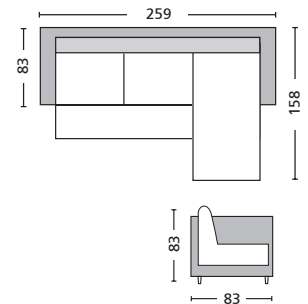

Flexy / E957,L
Sofa Bed left corner fabric grey / Sofa 259x158x83x83 - Bed 110x210 / € 645,00