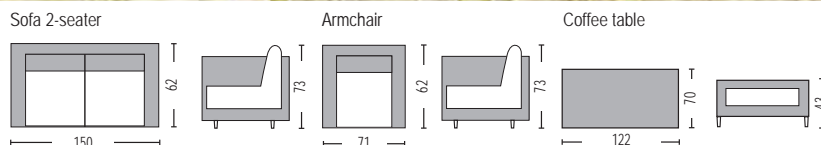

A776
Spare
fabric
€ 4,00

Zenith / **E776**
Armchair beech walnut
fabric ecru / 58x60x86 / € 44,50

Ada / **E2103**
Folding chair
beech walnut / 38x56x86 / € 33,00

Promotion

2018 new

Malta Set / E2102
(Sofa 2-seater, 2 armchairs, coffee table) beech walnut
€ 464,00