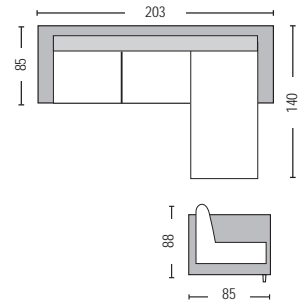

Portland / **E9585,7**
Sofa reversible corner fabric beige / 203x140x85x88 / € 299,00

Portland