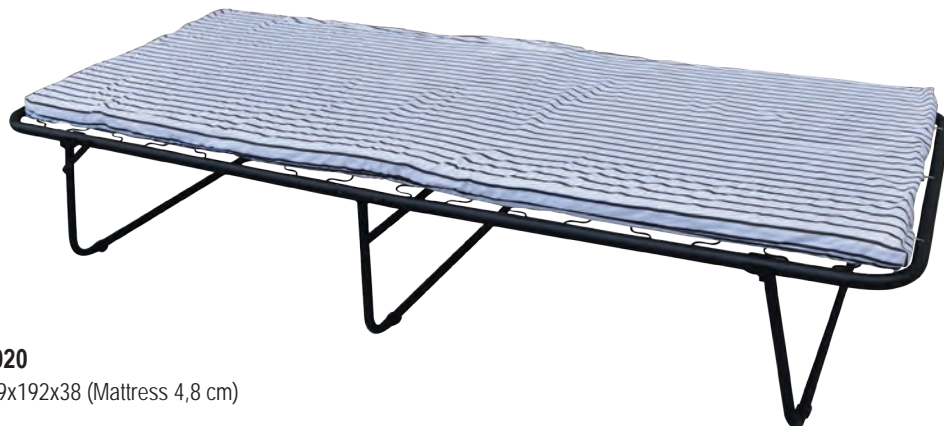

Promotion

Fusion / E8020
Folding Bed 79x192x38 (Mattress 4,8 cm)
€ 44,00