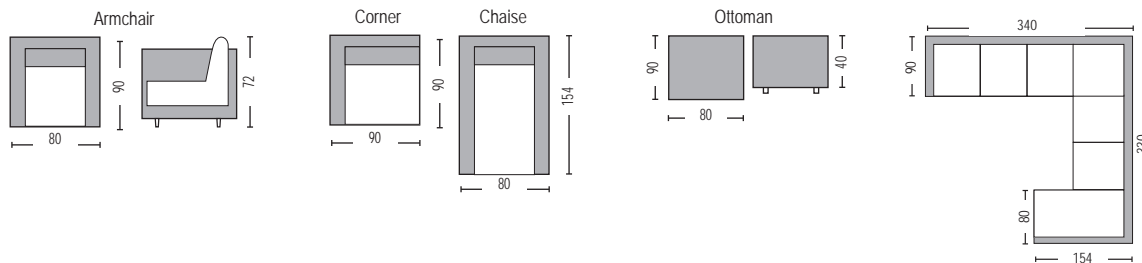

Infinity / **E963,S1** / Sofa polymorphic fabric sand (2corners, 4armchairs, 1chaise, 1ottoman) / € 1.643,00

Infinity / **E963,1** / Armchair / 80x90x72 / € 181,00

Infinity / **E963,3** / Chaise / 80x154x72 / € 291,00

Infinity / **E963,2** / Ottoman / 80x90x40 / € 144,00

Infinity / **E963,4** / Corner / 90x90x72 / € 242,00

set
€ 1.088,00