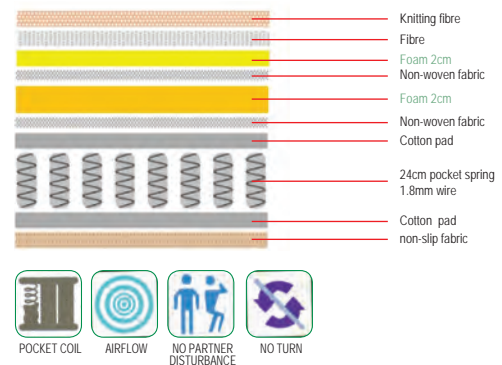

Mattress Pocket Spring+Foam topper 31/29cm / Single sided
E2049,2 / 160x200 / € 220,00