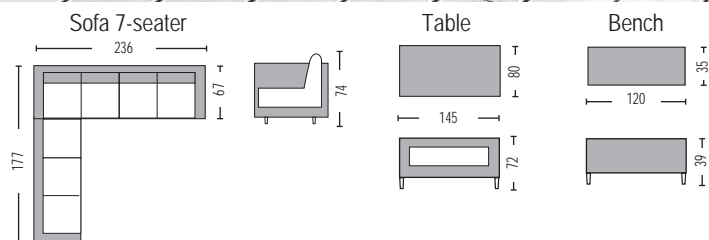

Center Set Steel / E6852
(Sofa 7-seater corner, bench, coffee table) wicker grey - cushion dark grey
€ 527,00

Center Set