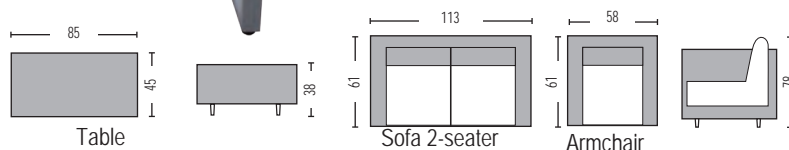

All prices refer to one (1) piece and they do not include V.A.T. and transportation cost. All listed dimensions are analyzed as LxWxH cm.