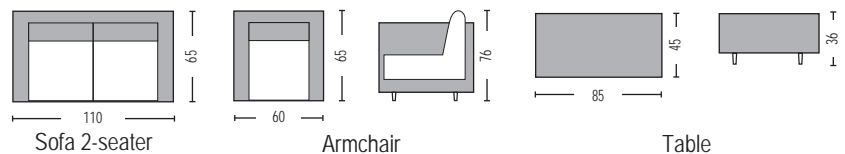

Promotion

Baleno Set / E240,7 / steel
Table 110x60x71 + 4 armchairs textilene ecru 53x58x77 / € 77,50

Baleno Set

Forte Set / E6763
(Sofa 2-seater, 2 armchairs, table)
Steel anthracite glass grey silk screen 5mm
textilene grey / € 104,00