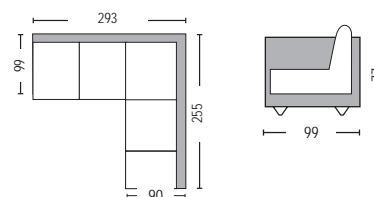

Dallas / E9651,L
Sofa left corner - fabric grey brown / 293x99/255x90x77 / € 1.637,00