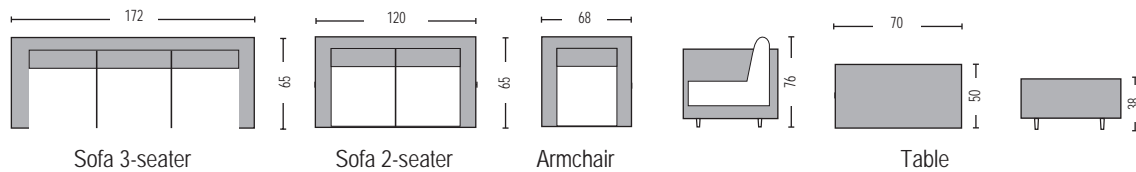

Promotion

2018
new

Savanna Set / **E353,2**
(Sofa 3-seater, 2 armchairs, coffee table) pp brown - cushion grey-white / **€ 267,00**

Savanna Set / **E352,2**
(Sofa 2-seater, 2 armchairs, table) pp brown - cushion grey-white / **€ 235,00**