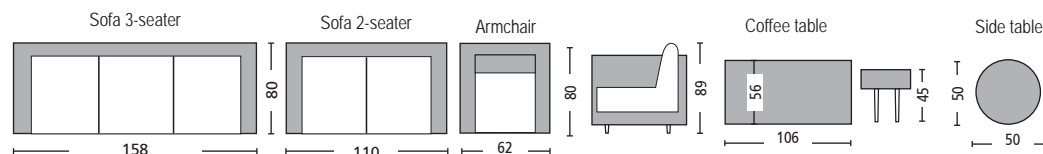

Colorado Set / E7032,2

Living Set walnut - fabric brown
(Sofa 3-seater, 2-seater, armchair, coffee table, side table)

€ 479,00