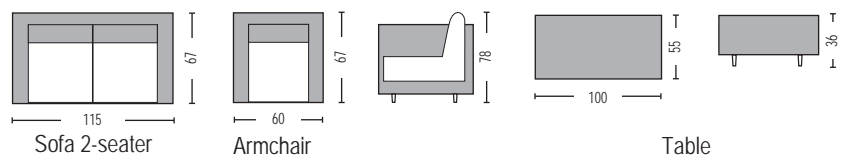

Promotion

Sling / **E6782,2**
Armchair alu white / textilene sand-beige
57x61x88 / € 26,50

Manson / **E6775**
Table alu white - glass brown
180x90x75 / € 159,00