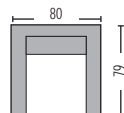

Darwin Set / **E6704,2**

(Sofa 3-seater, 2 armchair, coffee table)

Alu-wicker beige / € 1.365,00

All prices refer to one (1) piece and they do not include V.A.T. and transportation cost. All listed dimensions are analyzed as LxWxH cm.