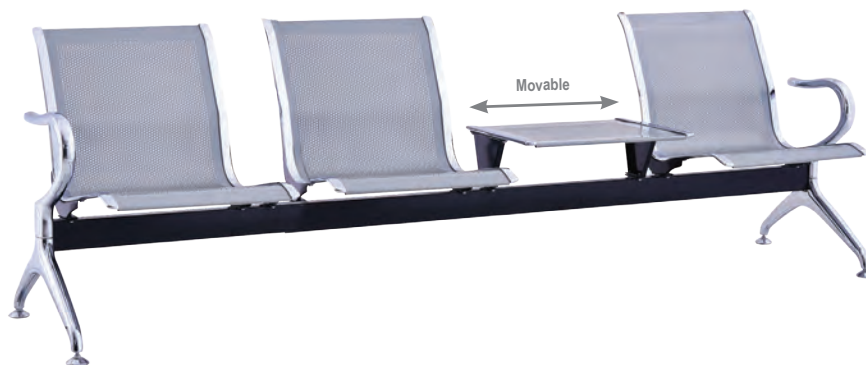

Waiting chairs / **E502,01**
3-seater + Table chromed - mesh grey / 232x68x80 / € 93,50