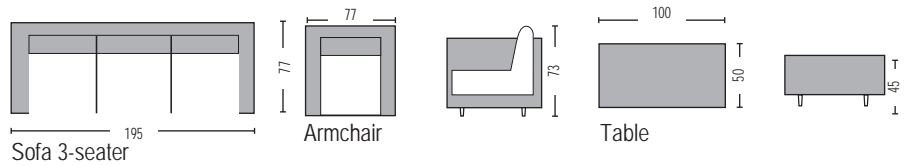

Arizona Set / **E6734,0**
 (Sofa 3-seater, 2 armchairs, coffee table)
 Alu-grey brown 6,5x4mm half round wicker
€ 1.029,00

Arizona / **E6734,5**
 Alu-grey brown wicker
 Sofa 4-seater / 252x77x73 / **€ 549,00**