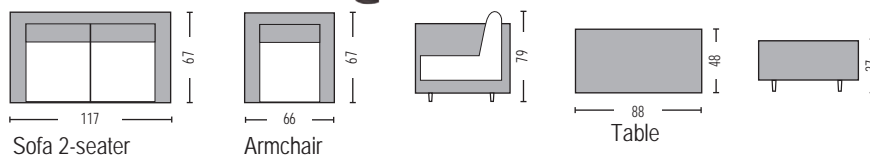

Vito Set / **E6758,3**
(Sofa 2-seater, 2 armchairs, coffee table)
Steel - white cream wicker - cushion ecru / **€ 197,00**

Vito Set