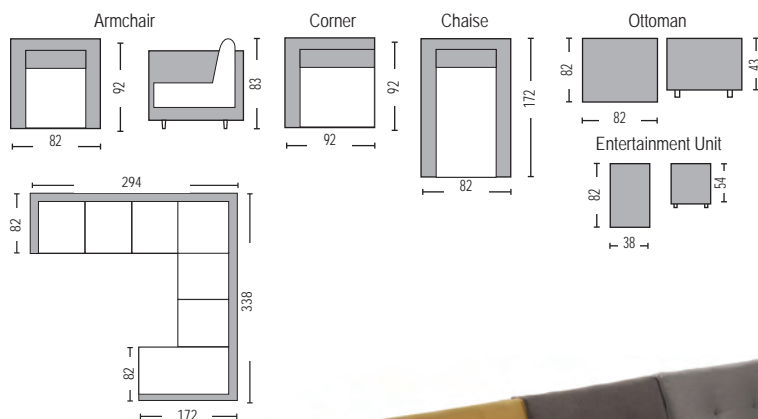

Alco / E964

Sofa polymorphic fabric grey-brown-yellow (1corner, 1entertainment unit, 4armchairs 1chaise, 1ottoman) / € 1.740,00

E964,11 / Armchair brown / 82x92x83 / € 189,00

E964,12 / Armchair grey / 82x92x83 / € 189,00

E964,13 / Armchair yellow / 82x92x83 / € 189,00

E964,23 / Ottoman yellow / 82x82x43 / € 142,00

E964,51 / Entertainment unit brown / 38x82x54 / € 278,00

E964,31 / Chaise brown / 82x172x83 / € 316,00

E964,42 / Corner grey / 92x92x83 / € 245,00