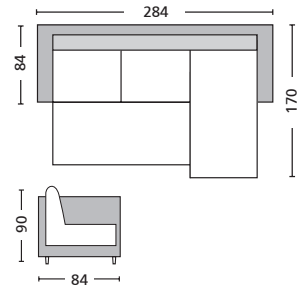

Promotion

Fonto / Sofa Bed fabric nabuk light brown - ecru
Sofa 284x170x84x90 - Bed 130x228 / € 738,00

E9427,1L / left corner
E9427,1R / right corner

Fonto / Sofa Bed fabric nabuk grey - ecru
Sofa 284x170x84x90 - Bed 130x228 / € 738,00

E9427,2L / left corner
E9427,2R / right corner

Fonto