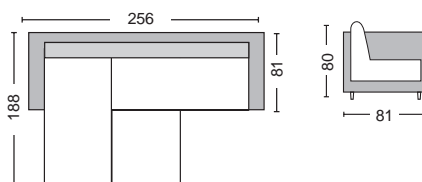

Promotion

2018 new

Unity / E946
Sofa Bed right corner fabric grey
Sofa 256x188x81x80 - Bed 140x180 / € 507,00

Unity

All prices refer to one (1) piece and they do not include V.A.T. and transportation cost. All listed dimensions are analyzed as LxWxH cm.

Warning: The position of the corner (left or right) is defined as we seat.