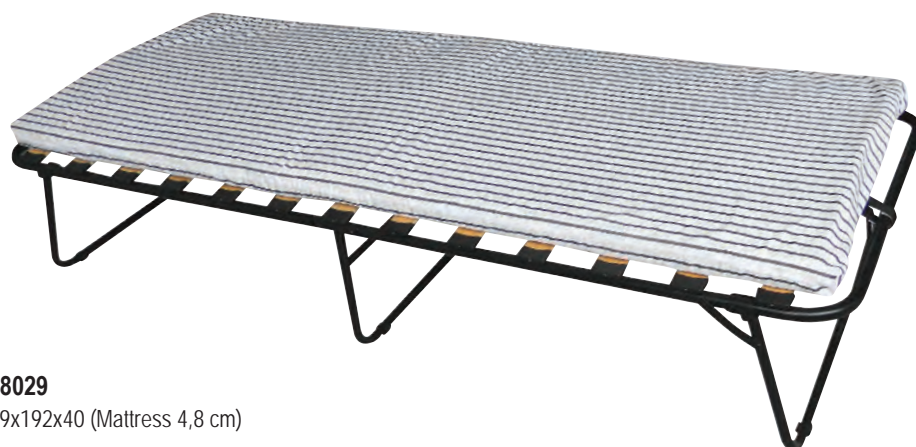

Clement / E8029
Folding Bed 79x192x40 (Mattress 4,8 cm)
€ 55,50