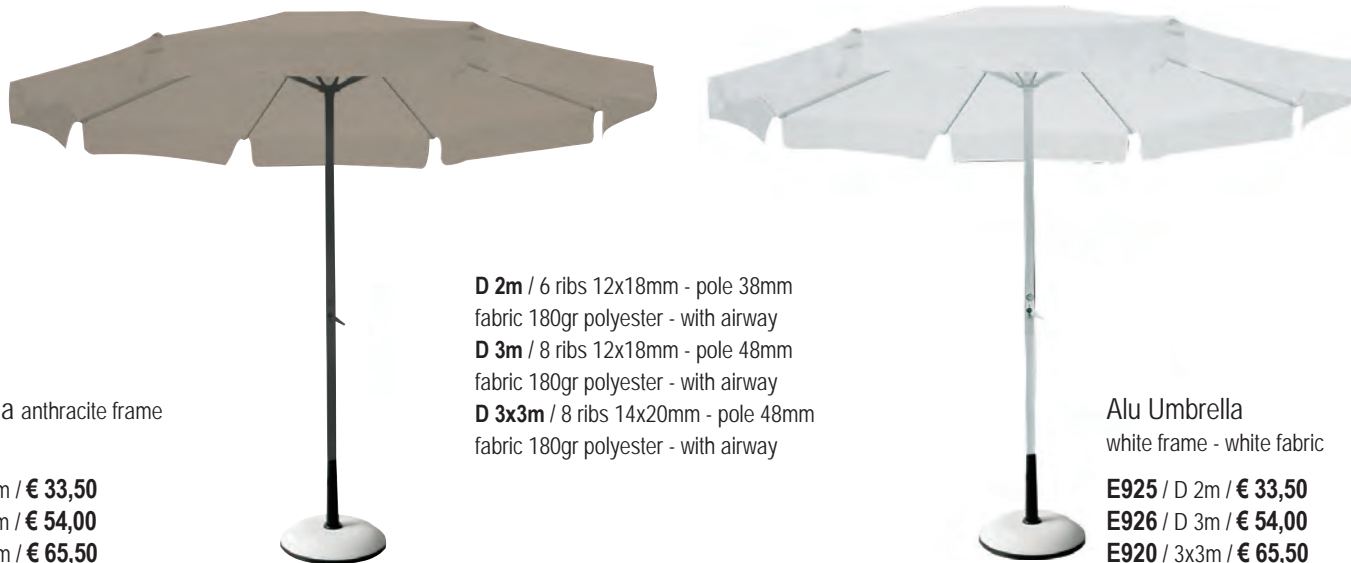

- **E925,2 / D 2m / € 33,50**
- **E926,2 / D 3m / € 54,00**
- **E920,2 / 3x3m / € 65,50**

D 2m / 6 ribs 12x18mm - pole 38mm
fabric 180gr polyester - with airway
D 3m / 8 ribs 12x18mm - pole 48mm
fabric 180gr polyester - with airway
D 3x3m / 8 ribs 14x20mm - pole 48mm
fabric 180gr polyester - with airway

Alu Umbrella
white frame - white fabric

- **E925 / D 2m / € 33,50**
- **E926 / D 3m / € 54,00**
- **E920 / 3x3m / € 65,50**