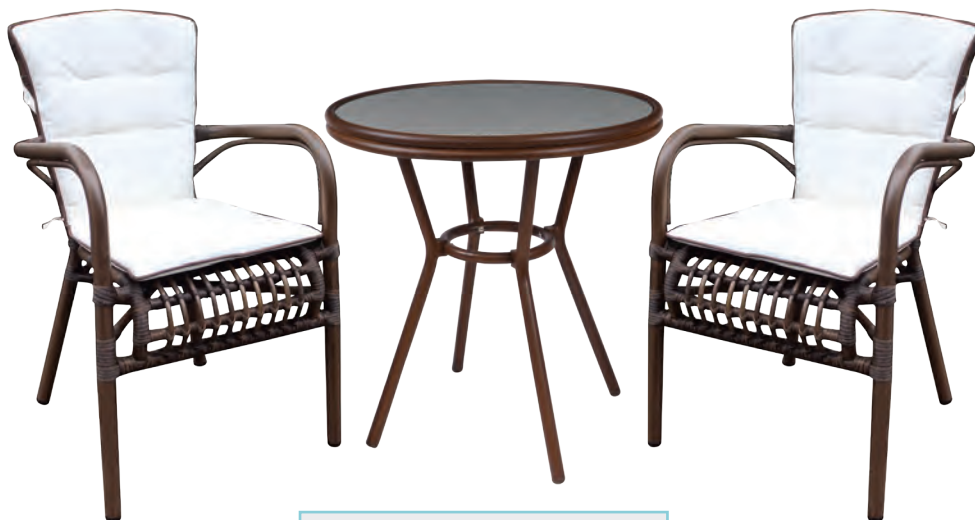

Promotion

Cushion not included