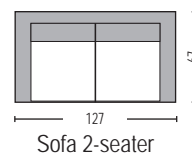

Benefit Set / **E6761**
(Sofa 2-seater, 2 armchairs, coffee table) alu-ice white wicker cushion ecru / € 494,00

Benefit / **E6761,2**
(Sofa 2-seater / alu-ice white cushion ecru / € 172,00