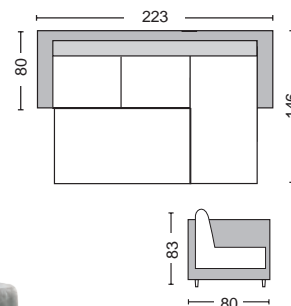

Montreal / E9586,2

Sofa Bed reversible corner - microfiber grey / Sofa 223x146x80x83 - Bed 140x190 / € 392,00