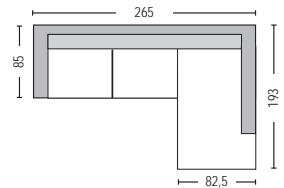

Sector / **E984,2L**

Sofa left corner bonded leather - pvc back black / 265x193x85/82.5x83 / € 483,00

Sector / **E984,2R**

Sofa right corner bonded leather - pvc back black / 265x193x85/82.5x83 / € 483,00