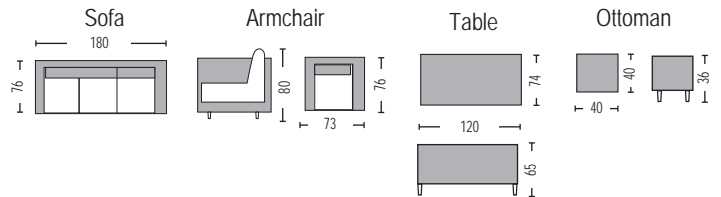

Desert

Palmyra / **E6773**
 Alu - brown grey 5mm round wicker coffee table
 160x90x75 / € 287,00

Palmyra / **E6772**
 Alu - brown grey 5mm round wicker armchair
 58x66x85 / € 138,00

2018
new

Monroe Set Steel / **E6853**
(Sofa 3-seater, 2 armchairs, 2 ottoman, coffee table) wicker grey white - cushion grey
€ 869,00