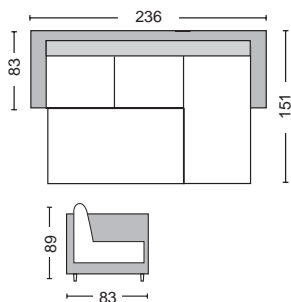

Nolan / E992,2
Sofa with reversible corner - bed fabric nabuk dark grey
Sofa 236x151x83x89 - Bed 127x197 / € 436,00