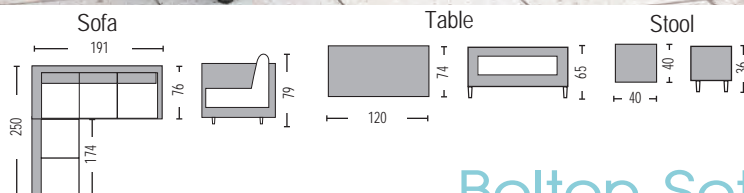

2018
new

Center Set

Bolton Set 279

All prices refer to one (1) piece and they do not include V.A.T. and transportation cost. All listed dimensions are analyzed as LxWxH cm.