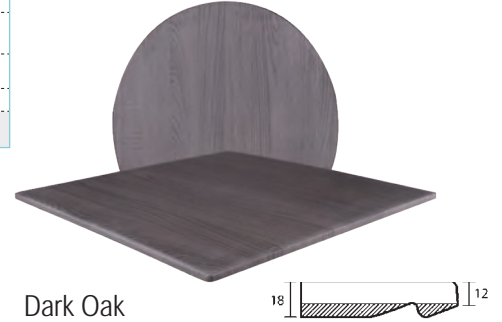

Dark Oak

D70	70x70	80x80	80x120

Sleek & Modern

Dry matte finish

Live Laminate - Resistance to bending

The bottom side of the tabletop is covered with a black laminate of special composition that prevents it from bending.

* ΠΡΟΣΟΧΗ ! *

FOR BETTER SUPPORT OF THE TABLETOP, THE CROSS OF THE BASE MUST BE PLACED AS THE "CORRECT" PHOTO. THE TABLES SHOULD NOT BE STORED OUTDOORS, WITH THE TABLETOP SURFACE "LOOKING DOWN". OTHERWISE, AFTER SUN EXPOSURE, THE TABLETOP MIGHT BE BENDED.