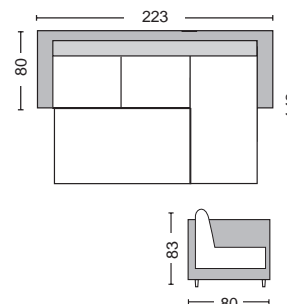

Montreal / E9586,5
Sofa Bed reversible corner - pu dark brown-microfiber brown / Sofa 223x146x80x83 - Bed 140x190 / € 392,00

All prices refer to one (1) piece and they do not include V.A.T. and transportation cost. All listed dimensions are analyzed as LxWxH cm.

Warning: The position of the corner (left or right) is defined as we seat.