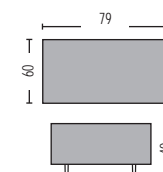

Jackson / E9579,1

Sofa - bed & storage ottoman - fabric grey brown / Sofa 193x141x81x77 - Bed 101x166x40 - Stool 79x60x40 / € 310,00