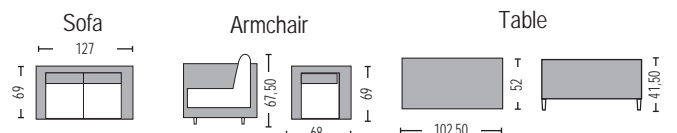

2018
new

Monroe Set

Brazil Set / **E6700**
(Sofa 2-seater, 2 armchairs, coffee table) steel & wicker anthracite - cushion light grey
€ 484,00