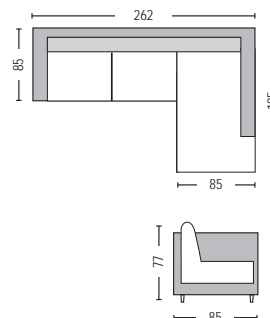

Sector / **E989,2L**
Sofa left corner fabric dark grey / 262x185x85x77 / € 433,00