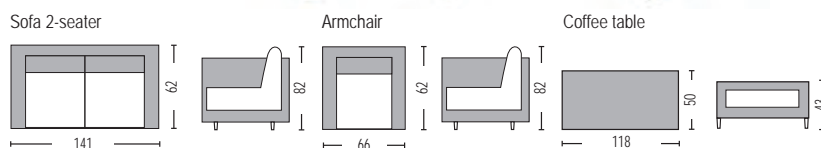

Armchair Frame beech / E777,E8
Impregnation white - blue textilene 550gr
56x53x87 / € 39,50