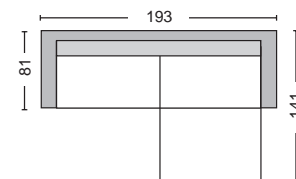

Jackson / E9579,2

Sofa - bed & storage ottoman - fabric black / Sofa 193x141x81x77 - Bed 101x166x40 - Stool 79x60x40 / € 310,00