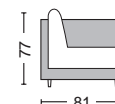

Jackson / E9579,2

Sofa - bed & storage ottoman - fabric black / Sofa 193x141x81x77 - Bed 101x166x40 - Stool 79x60x40 / € 310,00

Ottoman