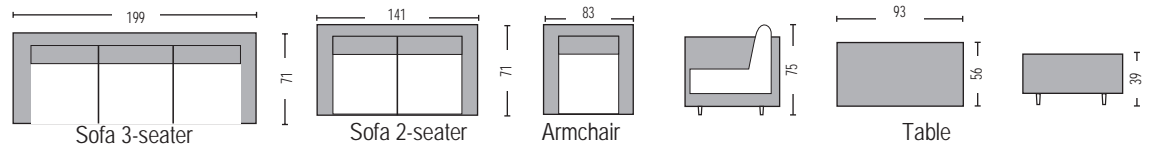

Sierra Set / **E333,1**
(Sofa 3-seater, 2 armchairs, coffee table) pp sand grey / cushion beige / **€ 445,00**

Sierra Set / **E332,1**
(Sofa 2-seater, 2 armchairs, coffee table) pp sand grey / cushion beige / **€ 386,00**