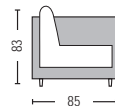

Sector / **E984,2L**

Sofa left corner bonded leather - pvc back black / 265x193x85/82.5x83 / € 483,00

Sector / **E984,2R**

Sofa right corner bonded leather - pvc back black / 265x193x85/82.5x83 / € 483,00