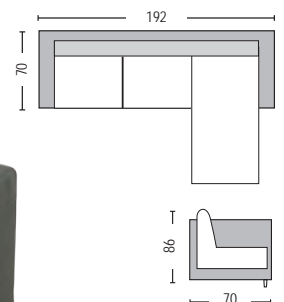

Promotion

Amaro / **E9589,2** / Sofa reversible corner fabric purple-patchwork / 192x144x70x86 / € 247,00

Warning: The position of the corner (left or right) is defined as we seat.

All prices refer to one (1) piece and they do not include V.A.T. and transportation cost. All listed dimensions are analyzed as LxWxH cm.