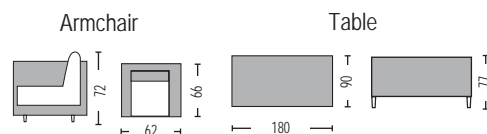

2019
new

Promotion

Outdoors | Aluminum

Pillows are included in the price.

City Dining Set / **E6735**
(Table, 6 armchairs) alu - anthacite beige / € 1.299,00

Pillows are included in the price.

City Living Set / **E6731**
 (Sofa 2-S, 2 armchairs, table, side table)
 alu - anthracite beige / € 1.099,00