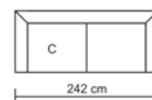

Majestic / fabric grey

E9643,1