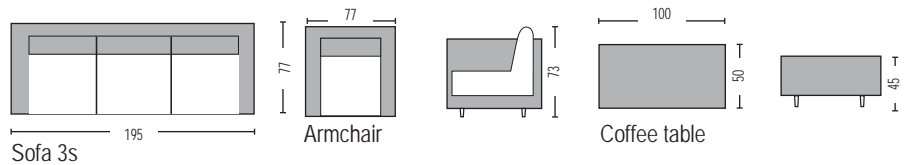

Pillows are included in the price.

Arizona Set

Alu-grey brown 6,5x4mm half round wicker

E6734,0 / Sofa 3-s, 2 armchairs, coffee table / € 1.086,00

E6734,04 / Sofa 4-s, 2 armchairs, coffee table / € 1.187,00