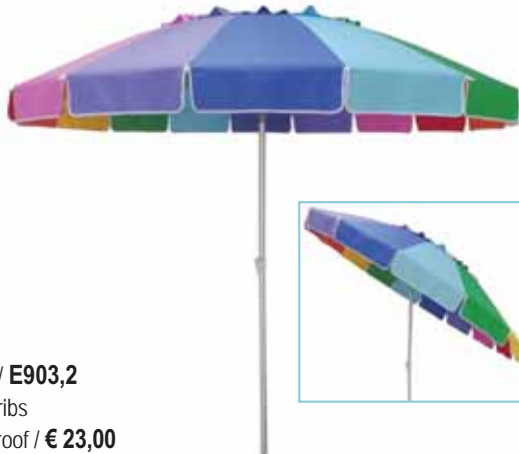

Gazebo / **E937**
(with black mosquito net)
3x3x2,6m / steel anthracite - fabric beige 180mm polyester
frame 14x20mm / **€ 149,00**

Gazebo / **E939**
Folding tent 3x3x2,55m / steel white - fabric white 140gr polyester leg tube 25x25mm
Carrying bag included / **€ 54,50**

Umbrella Alu Beach / **E901**
D 2m-pole 29mm / silver
with inner protection UPF100+
€ 17,00

Umbrella Alu Giga / **E903,2**
D 2.2m-pole 29mm 16 ribs
fabric rainbow - waterproof / **€ 23,00**