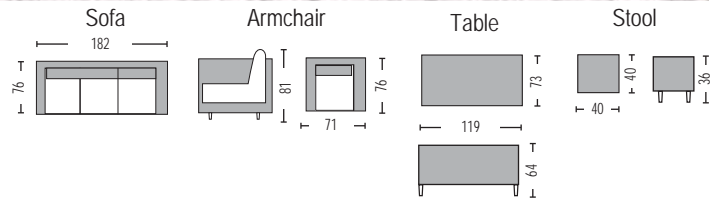

KD - Knocked down

Pillows are included in the price.

Monroe Set KD Steel / **E6853**
 (Sofa 3-s, 2 armchairs, 2 stools, table) wicker grey white - pillow brown
 € 894,00

Monroe Set

Bolton Set KD Steel / **E6854**
 (Sofa 3-s+2-s, 2 stools, table) wicker grey white - pillow dark grey
 € 921,00