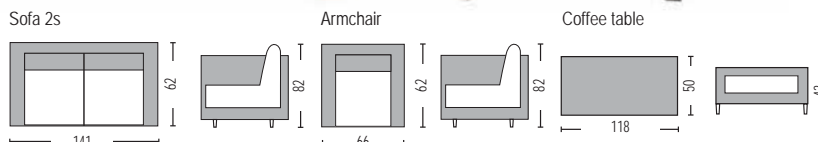

Venezia high / **E2104,2**
Armchair folding 4-position
beech white / 57x71x105 / **€ 70,50**