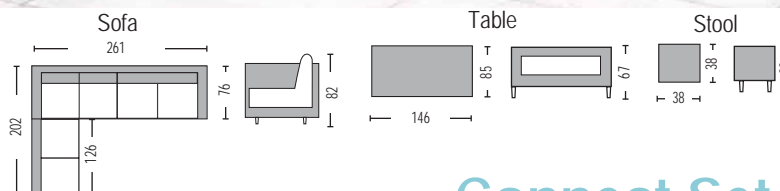

Connect Set 301

All prices refer to one (1) piece and they do not include V.A.T. and transportation cost. All listed dimensions are analyzed as LxWxH cm.

KD - Knocked down

Salsa / E244,K
Armchair steel black - wicker natural - pillow black / 55x66x76 / € 55,00