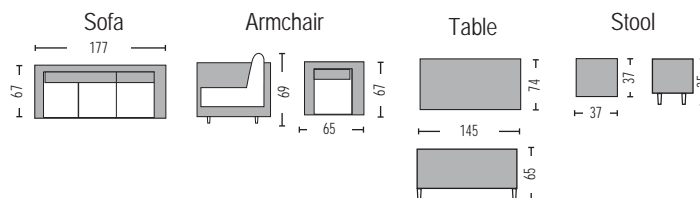

Poly Set | 299

All prices refer to one (1) piece and they do not include V.A.T. and transportation cost. All listed dimensions are analyzed as LxWxH cm.

KD - Knocked down