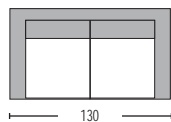

Pillows are included in the price.

Vitoria Set / E676
 (Sofa 2-s, 2 armchairs, coffee table)
 Alu-grey brown 6,5x4mm half round wicker
 € 989,00

Sofa 2s

Armchair

Coffee table

Vitoria Set

Panama Set / E6850
 (Sofa 2-s, 2 armchairs, coffee table)
 Alu-beige brush D5mm round wicker 18x1.3mm flat wicker
 € 939,00