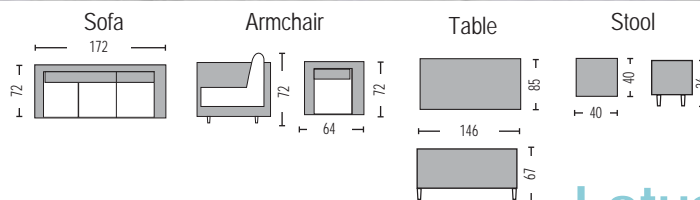

Palmyra / **E6772**
Alu - grey brown 5mm round wicker
armchair / 58x66x85 / **€ 145,00**

Pillows are included in the price.

Lotus Set KD Steel / **E6855**
 (Sofa 3-s, 2 armchairs, 2 stools, table)
 wicker brown - pillow beige / **€ 862,00**