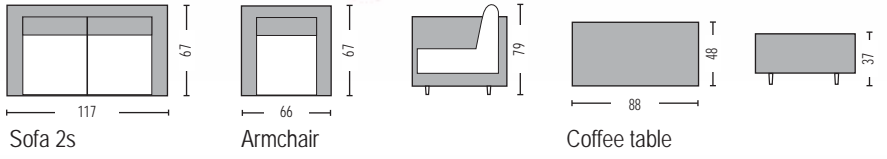

Vito Set / **E6758,3**
(Sofa 2-s, 2 armchairs, coffee table)
Steel - white cream wicker - pillow ecru / **€ 197,00**