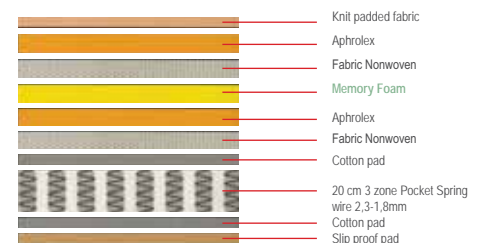

- **E2019,40 / 150x200 / € 340,00**
- **E2019,20 / 160x200 / € 356,00**
- **E2019,60 / 180x200 / € 413,00**

MEMORY FOAM mattress assimilates your body shape and stance during your sleep, offering the correct positioning of your back, neck, your shoulders and your legs, maximizing the relaxation.

Mattress Memory Foam 28 cm