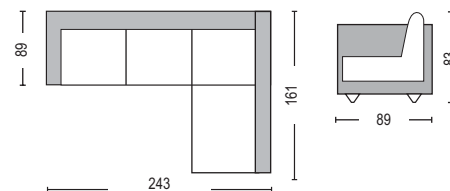

Ocean / E9686,L
Sofa left corner fabric grey-beige / 243x161x89x83 / € 432,00

All prices refer to one (1) piece and they do not include V.A.T. and transportation cost. All listed dimensions are analyzed as LxWxH cm.

Caution: Sofa corners are determined by our point of view while sitting.