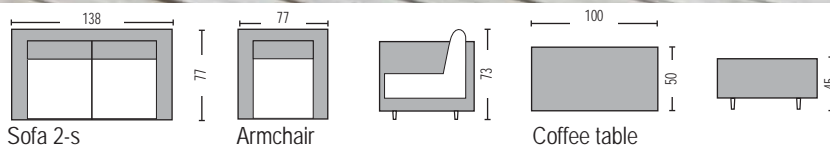

Pillows are included in the price.

All prices refer to one (1) piece and they do not include V.A.T. and transportation cost. All listed dimensions are analyzed as LxWxH cm.