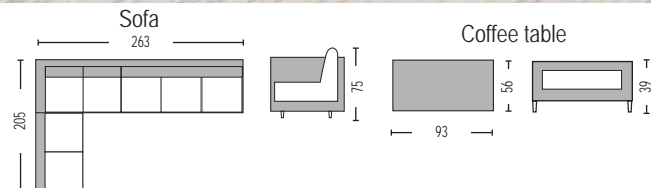

KD - Knocked down

2019
new

Promotion

Outdoors | Polypropylene

Sierra Corner KD Set / **E338,3**
(Sofa 3-s+2-s+corner, Coffee table) / pp black - cushion grey / **€ 513,00**

Bostonian KD / **E360,2**
Armchair pp brown - cushion beige / 55x55x86
Pack 2 pcs. / **€ 39,50**