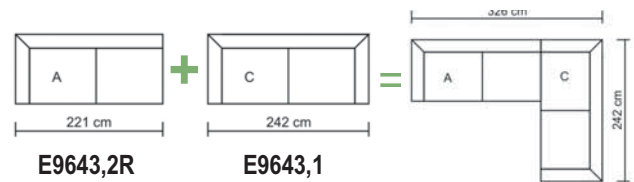

Torino / E9603,2R
Sofa right corner fabric anthracite / 279x160x86x86 / € 881,00

Caution: Sofa corners are determined by our point of view while sitting.

Majestic A+B / 327x175x105x76 / € 1.260,00

Majestic A+C / 326x242x105x76cm / € 1.452,00