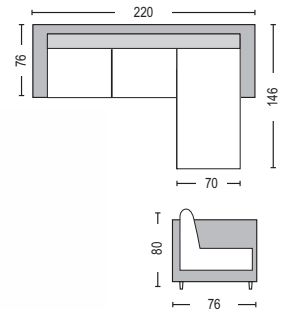

Jolly / E9578,2
Sofa corner reversible fabric anthracite-pvc black / 220x146x76x80 / € 287,00

Caution: Sofa corners are determined by our point of view while sitting.