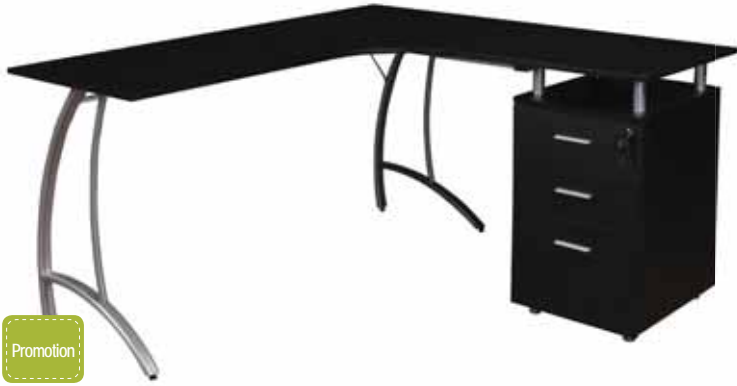

Desk / **EO420,1**
Steel white - melamine wenge / 115x55x75 / € 75,00

Promotion