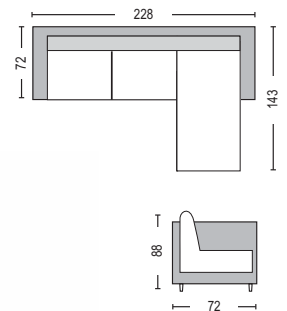

2019
new

Avant / E9684,1

Sofa reversible fabric grey / 192x127x72x83 / € 265,00

Avant