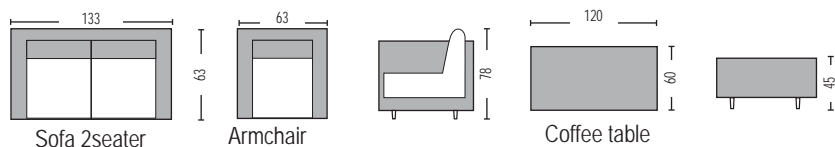

Kobi Set / E6709,2
(Sofa 2seater, 2 armchairs, coffee table)
Alu-wicker beige / € 605,00

All prices refer to one (1) piece and they do not include V.A.T. and transportation cost. All listed dimensions are analyzed as LxWxH cm.