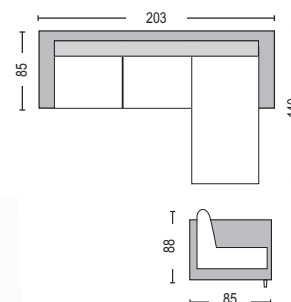

Portland / E9585,4
Sofa reversible corner fabric purple / 203x140x85x88 / € 318,00