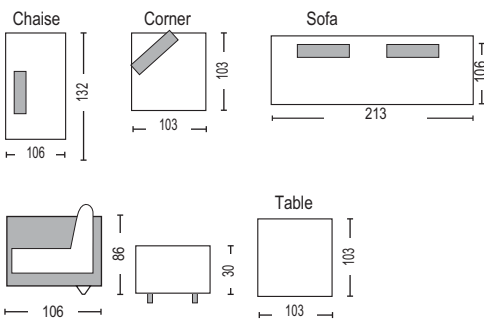

E9643,3L / Chaise left / 175x105x76 / € 564,00

Fashion / E9640 / Sofa polymorphic fabric light grey (3seater, 1corner, 2chaise, 2tables) / € 1.884,00

Back adjustment mechanism for chaise and chair

All prices refer to one (1) piece and they do not include V.A.T. and transportation cost. All listed dimensions are analyzed as LxWxH cm.