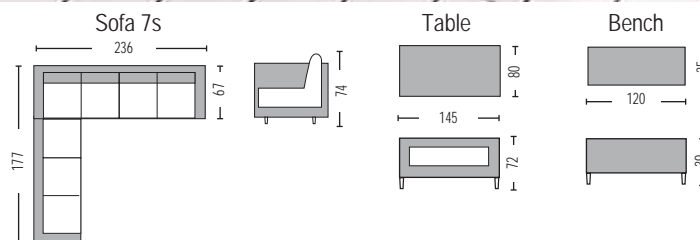

Pillows are included in the price.

Center Set

2019 new

Connect Set 301

All prices refer to one (1) piece and they do not include V.A.T. and transportation cost. All listed dimensions are analyzed as LxWxH cm.

KD - Knocked down