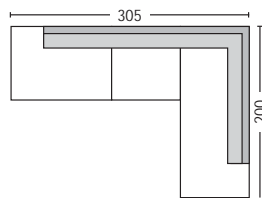

All prices refer to one (1) piece and they do not include V.A.T. and transportation cost. All listed dimensions are analyzed as LxWxH cm.