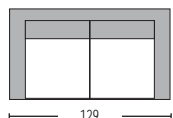

Pillows are included in the price.

Vitoria Set