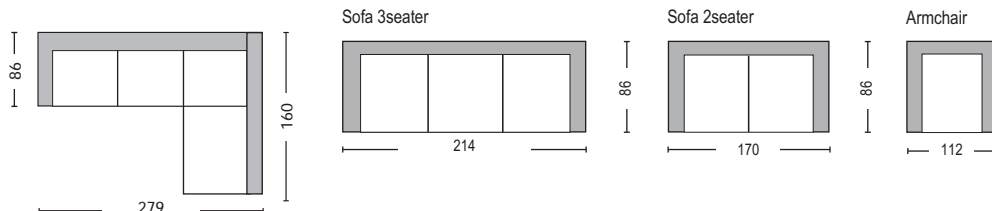

€ 1.176,00

All prices refer to one (1) piece and they do not include V.A.T. and transportation cost. All listed dimensions are analyzed as LxWxH cm.

Caution: Sofa corners are determined by our point of view while sitting.