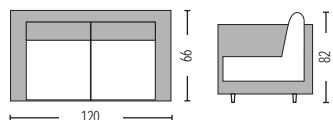

2019
new

Sofa 2s

All prices refer to one (1) piece and they do not include V.A.T. and transportation cost. All listed dimensions are analyzed as LxWxH cm.