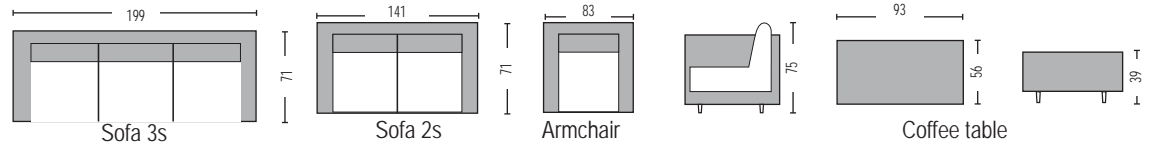

Sierra Set KD / **E333,1**
(Sofa 3-s, 2 armchairs, coffee table) pp sand grey - cushion beige / **€ 457,00**

Sierra Set KD / **E332,1**
(Sofa 2-s, 2 armchairs, coffee table) pp sand grey - cushion beige / **€ 396,00**