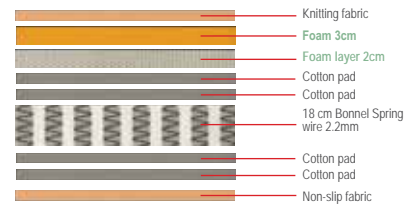

- **E2056,6** / 90x190 / € 79,50
- **E2056,3** / 90x200 / € 83,50
- **E2056,7** / 140x190 / € 118,00
- **E2056,4** / 150x200 / € 124,00
- **E2056,2** / 160x200 / € 132,00

Mattress Bonnell Spring 24 cm + Top Foam / Single sided (Roll Pack)

Roll Pack Unboxing