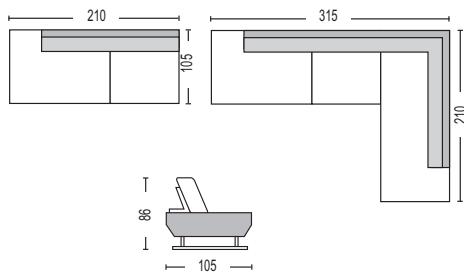

All prices refer to one (1) piece and they do not include V.A.T. and transportation cost. All listed dimensions are analyzed as LxWxH cm.