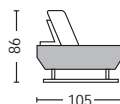

All prices refer to one (1) piece and they do not include V.A.T. and transportation cost. All listed dimensions are analyzed as LxWxH cm.