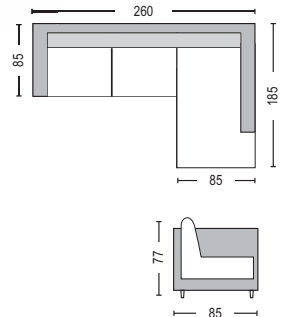

Reclining headrest.