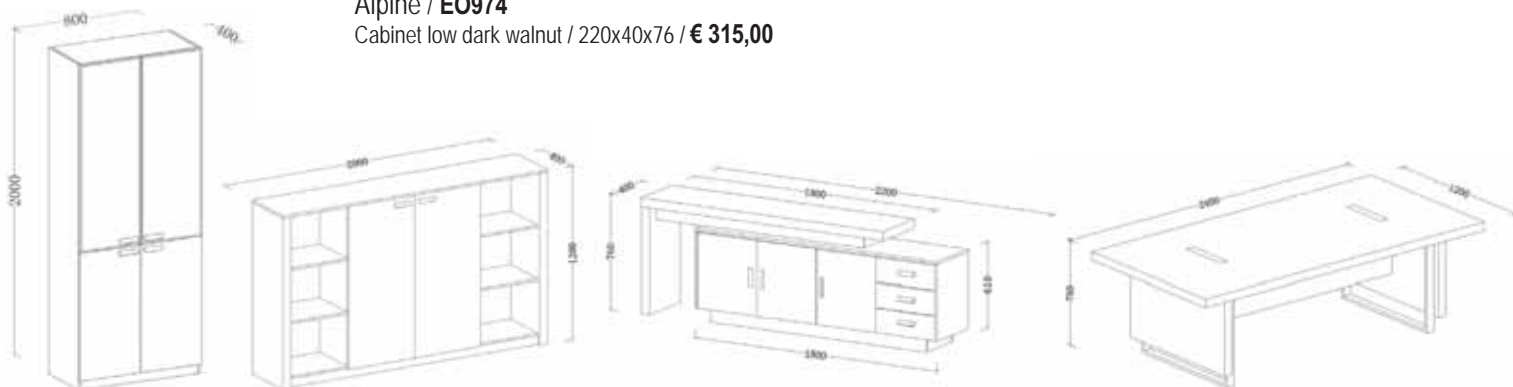

All prices refer to one (1) piece and they do not include V.A.T. and transportation cost. All listed dimensions are analyzed as LxWxH cm.