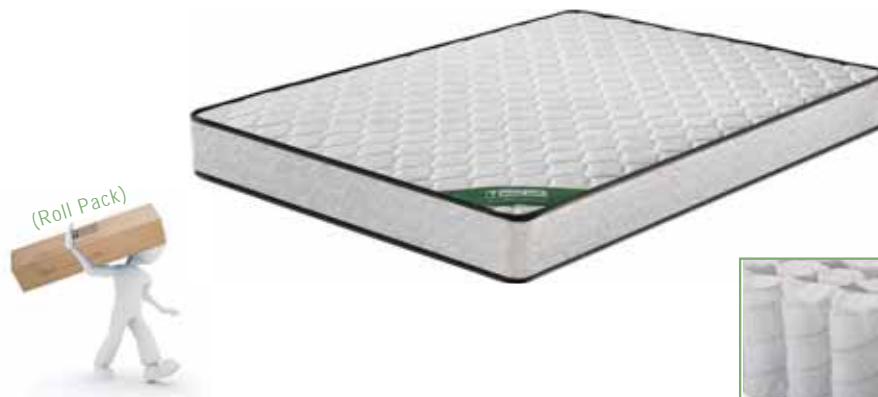

Button / E8038
Double deck bed (2 single beds)
steel black - wood walnut / 98x210x159 / € 116,00

Decker / E8046
Double deck bed steel black / 98x210x176 / € 99,00

FOAM is a foam mattress, without springs, that adjusts perfectly its shape, following the natural curves of your body, absorbing the energy and the vibrations..

Mattress Foam 20 cm / Double sided (Roll Pack)

- E2041,3** / 90x200 / € 112,00
- E2041,4** / 150x200 / € 173,00
- E2041,2** / 160x200 / € 181,00

POCKET SPRING mattress has steel springs, each in a linen case, that function separately. They absorb shocks, squeaking and they offer modified elasticity on all the support zones of the mattress.

Mattress Pocket Spring 20 cm / Double sided (Roll Pack)

- E2055,3B** / 90x200 / € 84,00
- E2055,4B** / 150x200 / € 127,00
- E2055,2B** / 160x200 / € 133,00

BONNELL SPRING is a mattress with steel springs in an hourglass shape, joint together by a spiraling wire, supporting the body for the duration of your sleep with the best possible way.