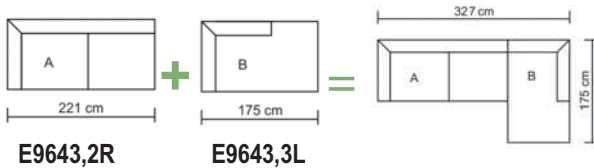

Majestic / fabric grey

E9643,1

E9643,2R / right

E9643,2L / left

E9643,3R / right

E9643,3L / left

Αναλυτικοί κωδικοί για συνδιασμούς

E9643,1 / Sofa 3seater / 242x105x76 / € 756,00

E9643,2R / Sofa 3seater (with right arm) / 221x105x76 / € 696,00

E9643,2L / Sofa 3seater (with left arm) / 221x105x76 / € 696,00

E9643,3R / Chaise right / 175x105x76 / € 564,00

E9643,3L / Chaise left / 175x105x76 / € 564,00