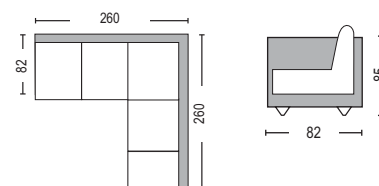

Pacific / E9685,2
Sofa corner fabric brown / 260x260x82x85 / € 755,00