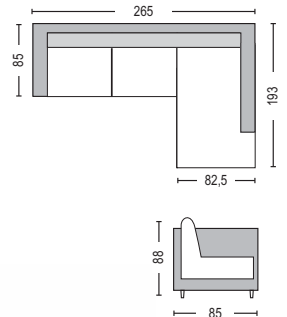

Sector / **E984,2L**

Sofa left corner bonded leather - pvc back black / 265x193x85/82.5x88 / € 482,00

Sector / **E984,2R**

Sofa right corner bonded leather - pvc back black / 265x193x85/82.5x88 / € 482,00