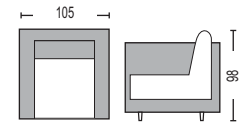

2019
new

London Set

Caution: Sofa corners are determined by our point of view while sitting.