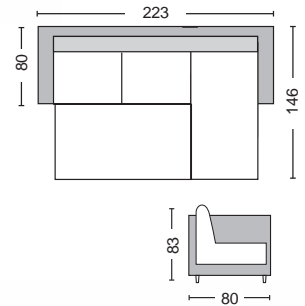

Montreal / E9586,3

Sofa - bed corner reversible microfiber beige / Sofa 223x146x80x83 - Bed 140x190 / € 391,00

All prices refer to one (1) piece and they do not include V.A.T. and transportation cost. All listed dimensions are analyzed as LxWxH cm.

Caution: Sofa corners are determined by our point of view while sitting.