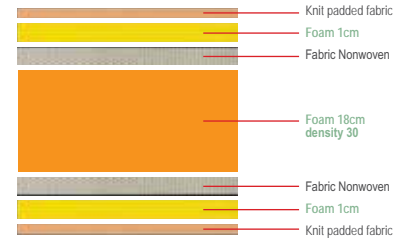

- **E2041,3** / 90x200 / € 112,00
- **E2041,4** / 150x200 / € 173,00
- **E2041,2** / 160x200 / € 181,00

POCKET SPRING mattress has steel springs, each in a linen case, that function separately. They absorb shocks, squeaking and they offer modified elasticity on all the support zones of the mattress.