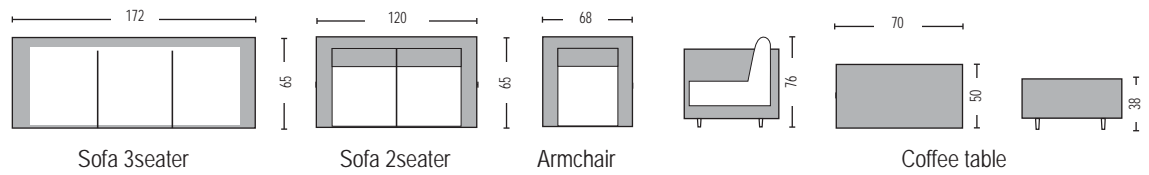

Savanna Set KD / **E353,1**
(Sofa 3-s, 2 armchairs, Table) pp sand grey - cushion beige / € 275,00

Savanna Set KD / **E352,1**
(Sofa 2-s, 2 armchairs, Table) pp sand grey - cushion beige / € 236,00