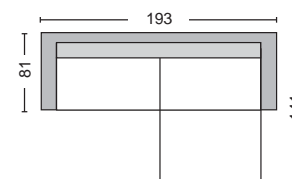

Jackson / E9579,2

Sofa - bed & stool fabric black / Sofa 193x141x81x77 - Bed 101x166x40 - Stool 79x60x40 / € 310,00

Sofa - bed & stool fabric grey brown / Sofa 193x141x81x77 - Bed 101x166x40 - Stool 79x60x40 / € 310,00