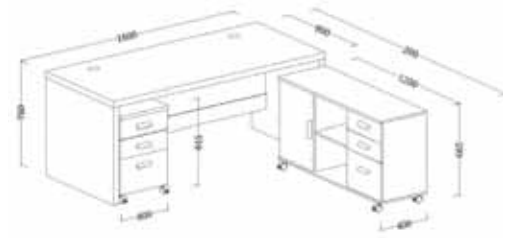

Alpine / **EO972,1**
Desk dark walnut / 180x80x76 / **€ 263,00**