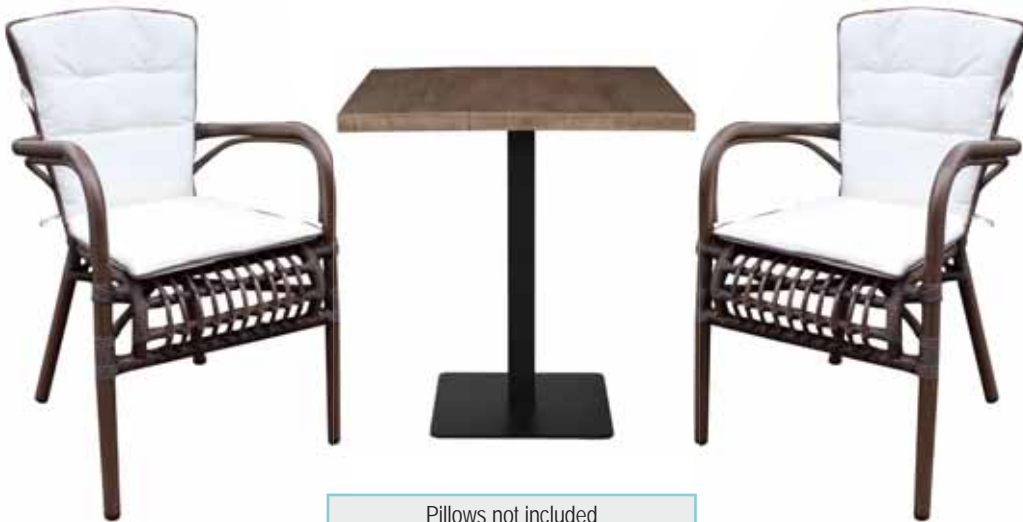

Bilbao / E6767,1
Steel dark grey - wicker dark grey
hanging armchair - cushion white
D105x200 / € 218,00

Bilbao / E6767,2
Steel dark grey - wicker dark grey
hanging armchair - cushion grey
D105x200 / € 218,00

Pillows not included

Pantheon / **E275,1**
Armchair alu brown
56x61x90 / **€ 54,00**