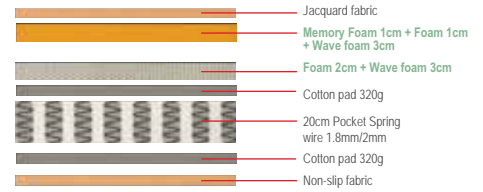

POCKET SPRING mattress has steel springs, each in a linen case, that function separately. They absorb shocks, squeaking and they offer modified elasticity on all the support zones of the mattress.

- **E2047,4** / 150x200 / € 210,00
- **E2047,2** / 160x200 / € 214,00
- **E2047,9** / 180x200 / € 236,00

Mattress Pocket Spring 30 cm + Top Memory Foam / Single sided (Roll Pack)

BONNELL SPRING is a mattress with steel springs in an hourglass shape, joint together by a spiraling wire, supporting the body for the duration of your sleep with the best possible way.