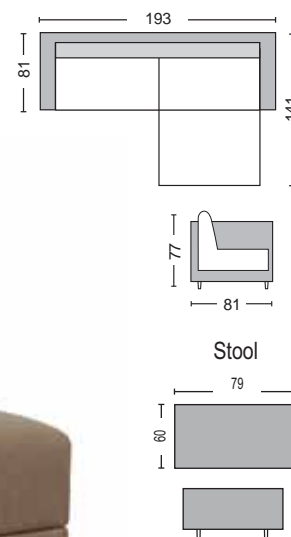

Jackson / E9579,4

Sofa - bed & stool fabric beige / Sofa 193x141x81x77 - Bed 101x166x40 - Stool 79x60x40 / € 310,00

All prices refer to one (1) piece and they do not include V.A.T. and transportation cost. All listed dimensions are analyzed as LxWxH cm.