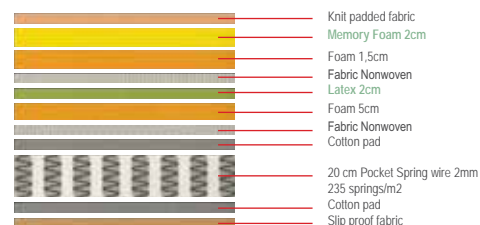

LATEX is a material that comes from natural caoutchouc with antibacterial and hypoallergenic properties, great flexibility and exceptional ventilation due to its cells.

Mattress Memory Foam + Latex 31 cm