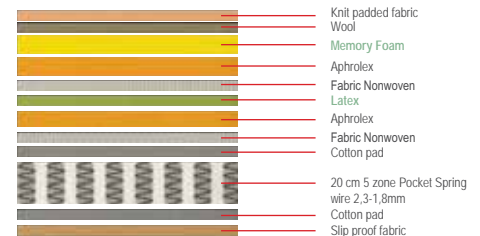

LATEX is a material that comes from natural caoutchouc with antibacterial and hypoallergical properties, great flexibility and exceptional ventilation due to its cells.

Mattress Memory Foam + Latex 31 cm