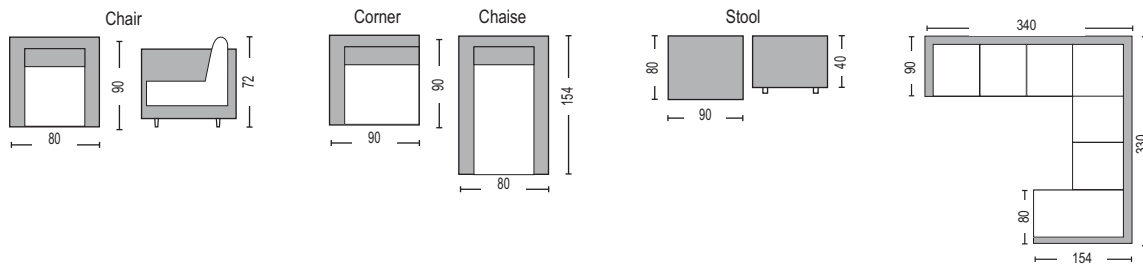

set
€ 763,00