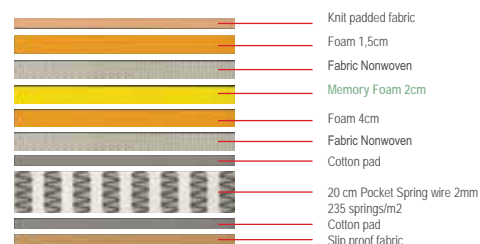

E2019,40B / 150x200 / € 247,00
E2019,20B / 160x200 / € 262,00

MEMORY FOAM mattress assimilates your body shape and stance during your sleep, offering the correct positioning of your back, neck, your shoulders and your legs, maximizing the relaxation.

Mattress Memory Foam 28 cm