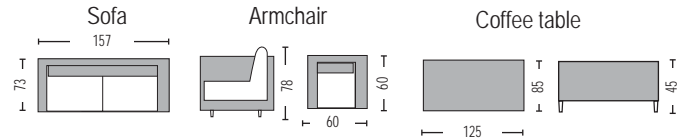

Escort Set / **E6707**
 (Sofa 2-S, 2 armchairs, coffee table)
 steel black - pillow pu antique brown / **€ 321,00**

Marlin Wood / **E5160,1**
 Chair steel black gold
 51x43x90 | Pack 4 pcs. | **€ 29,00**