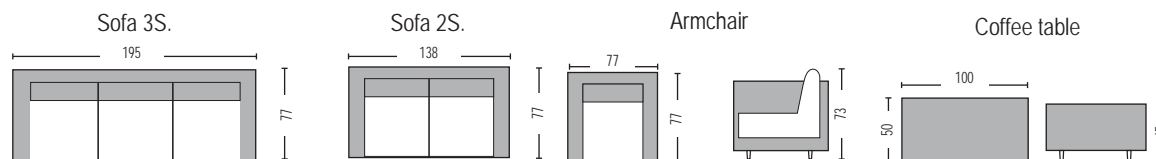

Arizona Set / **E6734,S3**
(Sofa 3-s, 2 armchairs, coffee table) wicker grey white - pillow anthracite / **€ 1.086,00**