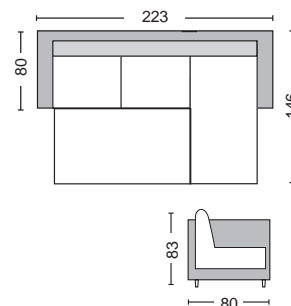

Montreal / E9586,2

Sofa - bed corner reversible microfiber grey / Sofa 223x146x80x83 - Bed 140x190 / € 391,00