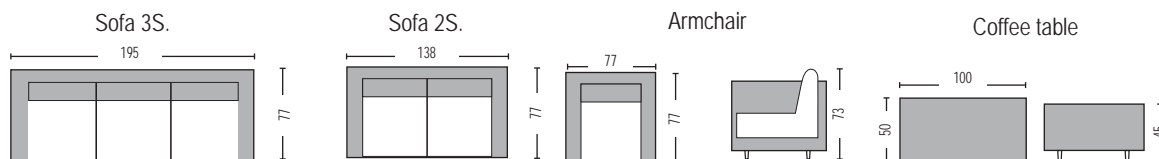

Pillows are included in the price.

All prices refer to one (1) piece and they do not include V.A.T. and transportation cost. All listed dimensions are analyzed as LxWxH cm.