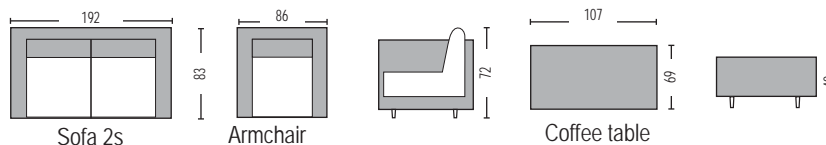

Vital / **E6776,1**
Table alu anthracite-hpl / 183x96x75 / **€ 442,00**

Pillows are included in the price.

Vital Set / **E6708,2**
 (Sofa 2seater, 2 armchairs, coffee table)
 Alu-wicker beige / **€ 1.059,00**