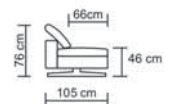

E9643,3R / right

E9643,3L / left