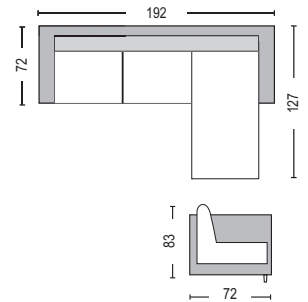

2019
new

Avant / E9684,2

Sofa reversible fabric brown / 192x127x72x83 / € 265,00

2019
new

Avant / E9684,1

Sofa reversible fabric grey / 192x127x72x83 / € 265,00

Avant

Mark / E9652,1L

Sofa left corner fabric dark brown / 228x143x72x88 / € 345,00

All prices refer to one (1) piece and they do not include V.A.T. and transportation cost. All listed dimensions are analyzed as LxWxH cm.

Caution: Sofa corners are determined by our point of view while sitting.