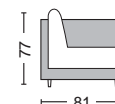

Jackson / E9579,2

Sofa - bed & stool fabric black / Sofa 193x141x81x77 - Bed 101x166x40 - Stool 79x60x40 / € 310,00

Stool

Sofa - bed & stool fabric grey brown / Sofa 193x141x81x77 - Bed 101x166x40 - Stool 79x60x40 / € 310,00