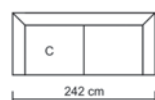

Torino / E9603,2R
Sofa right corner fabric anthracite / 279x160x86x86 / € 881,00

Caution: Sofa corners are determined by our point of view while sitting.

Majestic A+B / 327x175x105x76 / € 1.260,00

Majestic A+C / 326x242x105x76cm / € 1.452,00