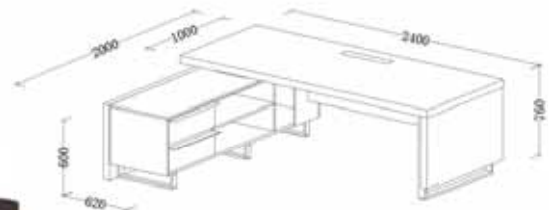

Alpine / **EO970,L**
Desk left corner dark walnut / 240x100x76/200x62x60 / € 842,00

Alpine / **EO970,R**
Desk right corner dark walnut / 240x100x76/200x62x60 / € 842,00