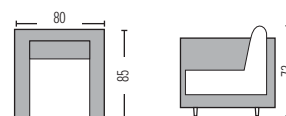

Pillows are included in the price.

Armchair

Belmar Set / **E6851**
(Sofa 3-s, 2 armchairs, table, 2 stools)
Alu-grey 6,5x4mm half round wicker
€ 1.494,00