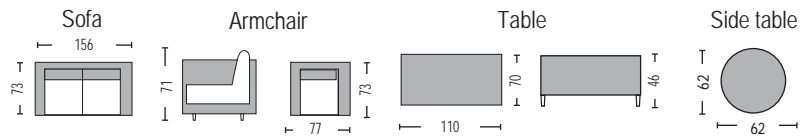

2019
new

Promotion

Outdoors | Aluminum

Pillows are included in the price.

City Dining Set / **E6735**
(Table, 6 armchairs) alu - anthacite beige / € 1.299,00

Pillows are included in the price.

City Living Set / **E6731**
 (Sofa 2-S, 2 armchairs, table, side table)
 alu - anthracite beige / € 1.099,00