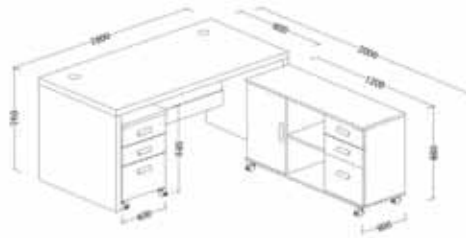

Alpine / **EO972,2**
Desk dark walnut / 160x80x76 / **€ 217,00**