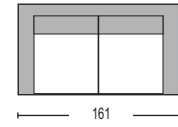

2019
new

London Set

Caution: Sofa corners are determined by our point of view while sitting.