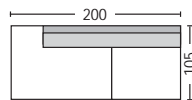

All prices refer to one (1) piece and they do not include V.A.T. and transportation cost. All listed dimensions are analyzed as LxWxH cm.