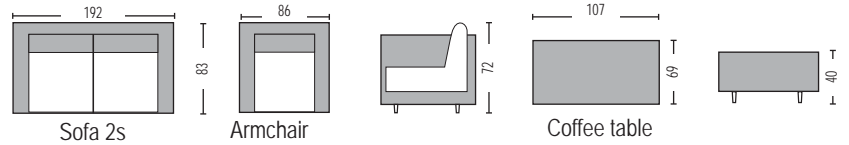

Vital / **E6777,1**
Armchair alu-wicker anthracite with pillow / 57x59x85 / **€ 81,00**

Vital / **E6776,1**
Table alu anthracite-hpl / 183x96x75 / **€ 442,00**