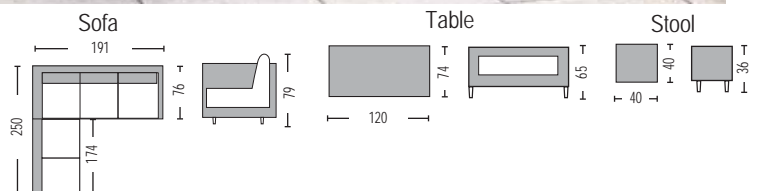

KD - Knocked down

Pillows are included in the price.

Monroe Set KD Steel / **E6853**
 (Sofa 3-s, 2 armchairs, 2 stools, table) wicker grey white - pillow brown
 € 894,00

Monroe Set

Bolton Set KD Steel / **E6854**
 (Sofa 3-s+2-s, 2 stools, table) wicker grey white - pillow dark grey
 € 921,00